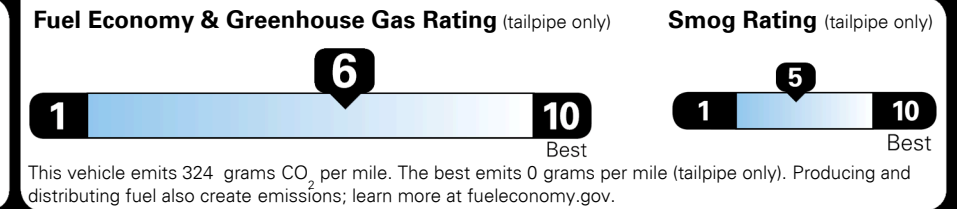

Manufacturer's Suggested Retail Price: **$29,450.00**

ADDED FEATURES:

*Carpeted Floor Mats $155.00
*Cargo Net $55.00
*Cargo Tray $115.00
*Bicycle Rack Mount $275.00

Inland Freight & Handling : $1,175.00
Total Price : $31,225.00

Big on Adventure, Smart on Space

EPA DOT Fuel Economy and Environment Gasoline Vehicle

Fuel Economy

27 MPG
combined city/hwy

26 MPG
city

29 MPG
highway

3.7 gallons per 100 miles

Small SUVs range from 16 to 125 MPG. The best vehicle rates 141 MPGe.

You save $0
in fuel costs over 5 years compared to the average new vehicle.

Annual fuel cost $1,500

Actual results will vary for many reasons, including driving conditions and how you drive and maintain your vehicle. The average new vehicle gets 27 MPG and costs $7,500 to fuel over 5 years. Cost estimates are based on 15,000 miles per year at $ 2.70 per gallon. MPGe is miles per gasoline gallon equivalent. Vehicle emissions are a significant cause of climate change and smog.

fueleconomy.gov

Calculate personalized estimates and compare vehicles

Manufacturer's suggested retail price includes manufacturer's recommended pre-delivery service. Gasoline license and title fees state and local taxes and dealer installed options and accessories are not included in the manufacturer's suggested retail price. This label has been affixed to this vehicle by Hyundai Motor America, pursuant to the requirements of 15 U.S.C. 1231 et seq. which prohibits its removal or alteration prior to delivery to the ultimate purchaser.

PARTS CONTENT INFORMATION FOR VEHICLE IN THIS CARLINE:
U.S./CANADIAN PARTS CONTENT: 2 %
MAJOR SOURCES OF FOREIGN PARTS CONTENT: KOREA: 86 % JAPAN: 2 %

Note: Parts content does not include final assembly, distribution, or other non-parts costs.

FOR THIS VEHICLE:
FINAL ASSEMBLY POINT: ULSAN, KOREA
COUNTRY OF ORIGIN:
ENGINE: KOREA
TRANSMISSION: KOREA

351 A 3561CMORNI