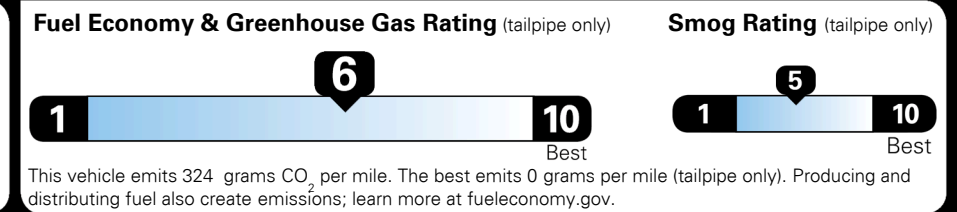

Manufacturer's Suggested Retail Price: $29,450.00

ADDED FEATURES:

*Carpeted Floor Mats $155.00
*First Aid Kit $30.00

Inland Freight & Handling : $1,175.00
Total Price : $30,810.00

Big on Adventure, Smart on Space

EPA DOT Fuel Economy and Environment

Gasoline Vehicle

Fuel Economy

27 MPG
combined city/hwy

26 MPG
city

29 MPG
highway

3.7 gallons per 100 miles

Small SUVs range from 16 to 125 MPG. The best vehicle rates 141 MPGe.

You save $0
in fuel costs over 5 years compared to the average new vehicle.

Annual fuel cost **$1,500**

Actual results will vary for many reasons, including driving conditions and how you drive and maintain your vehicle. The average new vehicle gets 27 MPG and costs $7,500 to fuel over 5 years. Cost estimates are based on 15,000 miles per year at $ 2.70 per gallon. MPGe is miles per gasoline gallon equivalent. Vehicle emissions are a significant cause of climate change and smog.

fueleconomy.gov

Calculate personalized estimates and compare vehicles

Manufacturer's suggested retail price includes manufacturer's recommended pre-delivery service. Gasoline license and title fees state and local taxes and dealer installed options and accessories are not included in the manufacturer's suggested retail price. This label has been affixed to this vehicle by Hyundai Motor America, pursuant to the requirements of 15 U.S.C. 1231 et seq. which prohibits its removal or alteration prior to delivery to the ultimate purchaser.

PARTS CONTENT INFORMATION FOR VEHICLE IN THIS CARLINE:
U.S./CANADIAN PARTS CONTENT: 2 %
MAJOR SOURCES OF FOREIGN PARTS CONTENT: KOREA: 86 %
JAPAN: 2 %

Note: Parts content does not include final assembly, distribution, or other non-parts costs.

FOR THIS VEHICLE:
FINAL ASSEMBLY POINT: ULSAN, KOREA
COUNTRY OF ORIGIN:
ENGINE: KOREA
TRANSMISSION: KOREA

329 A 3411QDON

VIN: KM8K5CA58MU680696