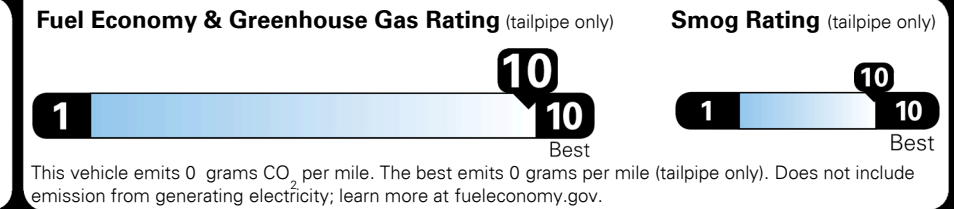

Actual results will vary for many reasons, including driving conditions and how you drive and maintain your vehicle. The average new vehicle gets 27 MPG and costs $7,500 to fuel over 5 years. Cost estimates are based on 15,000 miles per year at $0.13 per kW-hr. MPGe is miles per gasoline gallon equivalent. Vehicle emissions are a significant cause of global warming and smog.

fueleconomy.gov

Calculate personalized estimates and compare vehicles

Manufacturer's suggested retail price includes manufacturer's recommended pre-delivery service. Gasoline license and title fees state and local taxes and dealer installed options and accessories are not included in the manufacturer's suggested retail price. This label has been affixed to this vehicle by Hyundai Motor America, pursuant to the requirements of 15 U.S.C. 1231 et seq. which prohibits its removal or alteration prior to delivery to the ultimate purchaser.

PARTS CONTENT INFORMATION FOR VEHICLE IN THIS CARLINE:

U.S./CANADIAN PARTS CONTENT: 1 %
MAJOR SOURCES OF FOREIGN PARTS CONTENT: KOREA: 95 %
EUROPE: 1 %

Note: Parts content does not include final assembly, distribution, or other non-parts costs.

FOR THIS VEHICLE:
FINAL ASSEMBLY POINT: ULSAN, KOREA
COUNTRY OF ORIGIN:
ENGINE: KOREA
TRANSMISSION: KOREA

304 A 2820KGRAND

VIN: KM8K33AG2LU057208