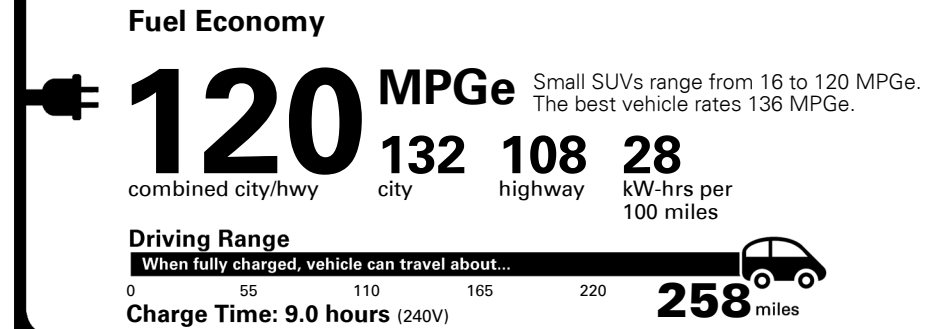

Over 250 miles of All-Electric Range--Standard
 A Wards 10 Best Engines for 2019

EPA DOT Fuel Economy and Environment

Electric Vehicle

You save \$4,750
 in fuel costs over 5 years compared to the average new vehicle.