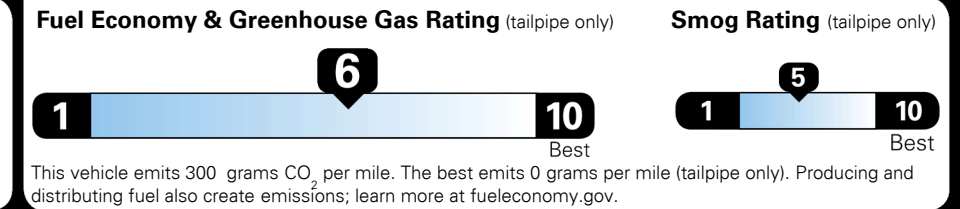

Inland Freight & Handling : \$1,175.00
Total Price : \$23,960.00

Big on Adventure, Smart on Space

EPA DOT Fuel Economy and Environment

Gasoline Vehicle

Fuel Economy

30 MPG
 combined city/hwy

27 MPG
 city

33 MPG
 highway

3.3 gallons per 100 miles

Small SUVs range from 16 to 125 MPG. The best vehicle rates 141 MPGe.

You save \$750
 in fuel costs over 5 years compared to the average new vehicle.

Annual fuel cost \$1,350

Actual results will vary for many reasons, including driving conditions and how you drive and maintain your vehicle. The average new vehicle gets 27 MPG and costs \$7,500 to fuel over 5 years. Cost estimates are based on 15,000 miles per year at \$ 2.70 per gallon. MPGe is miles per gasoline gallon equivalent. Vehicle emissions are a significant cause of climate change and smog.