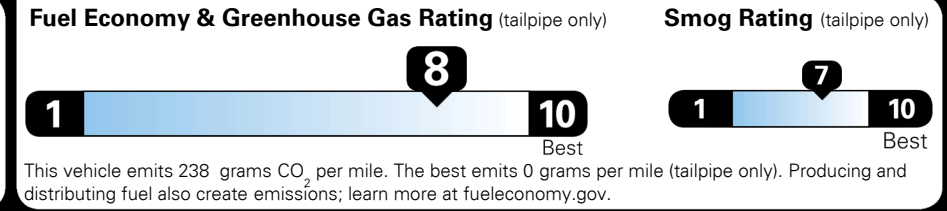

COMFORT & CONVENIENCE(cont.)
Rear Air Vents; Dual Rear USB Outlets INCLUDED
4.2-inch LCD Multi-Information Display INCLUDED
8-inch Display Audio w/ Android Auto (TM) & Apple CarPlay (TM) INCLUDED
Rearview Monitor w/ Parking Guidance INCLUDED
AM/FM/HD Radio® Audio System INCLUDED
Dual Front USB Outlets; 2 12V DC Power Outlets INCLUDED
SiriusXM® Radio w/90 Day Platinum trial subscription; Not Available in AK & HI INCLUDED
Blue Link® Connected Services 3-years Standard (Enrollment Req) INCLUDED
Blue Link Remote Start (3-year Complimentary Service) INCLUDED
Full Tank of Fuel INCLUDED

Manufacturer's Suggested Retail Price: $29,200.00

ADDED FEATURES:
*Carpeted Floor Mats $195.00
*Reversible Cargo Tray $115.00
*Cargo Cover $190.00
*First Aid Kit $30.00
*Wheel Locks $65.00

Inland Freight & Handling : $1,225.00
Total Price : $31,020.00

2021 Insurance Institute for Highway Safety
TOP SAFETY PICK+

EPA DOT Fuel Economy and Environment

Gasoline Vehicle

Fuel Economy
38 MPG
combined city/hwy
2.6 gallons per 100 miles

Small SUVs range from 16 to 125 MPG. The best vehicle rates 142 MPGe.

38 city
38 highway

You save $1,750
in fuel costs over 5 years compared to the average new vehicle.

Annual fuel cost $950

Actual results will vary for many reasons, including driving conditions and how you drive and maintain your vehicle. The average new vehicle gets 27 MPG and costs $6,500 to fuel over 5 years. Cost estimates are based on 15,000 miles per year at $ 2.35 per gallon. MPGe is miles per gasoline gallon equivalent. Vehicle emissions are a significant cause of climate change and smog.

fueleconomy.gov
Calculate personalized estimates and compare vehicles

Manufacturer's suggested retail price includes manufacturer's recommended pre-delivery service. Gasoline license and title fees state and local taxes and dealer installed options and accessories are not included in the manufacturer's suggested retail price. This label has been affixed to this vehicle by Hyundai Motor America, pursuant to the requirements of 15 U.S.C. 1231 et seq. which prohibits its removal or alteration prior to delivery to the ultimate purchaser.

PARTS CONTENT INFORMATION FOR VEHICLE IN THIS CARLINE:
U.S./CANADIAN PARTS CONTENT: 1 %
MAJOR SOURCES OF FOREIGN PARTS CONTENT: KOREA: 89 % JAPAN: 1 %

Note: Parts content does not include final assembly, distribution, or other non-parts costs.

FOR THIS VEHICLE:
FINAL ASSEMBLY POINT: ULSAN, KOREA
COUNTRY OF ORIGIN:
ENGINE: KOREA
TRANSMISSION: KOREA

308 S 3022VMONZA

VIN: KM8JBCA1XNU038189