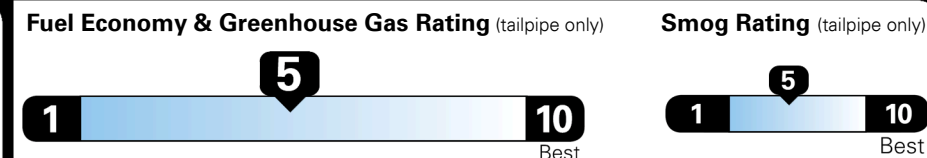

EPA DOT Fuel Economy and Environment

Gasoline Vehicle

Fuel Economy
23 MPG
combined city/hwy
4.3 gallons per 100 miles

Small SUVs range from 16 to 120 MPG. The best vehicle rates 141 MPGe.
21 city
26 highway

You spend $1,250 more in fuel costs over 5 years compared to the average new vehicle.

Annual fuel cost $1,750