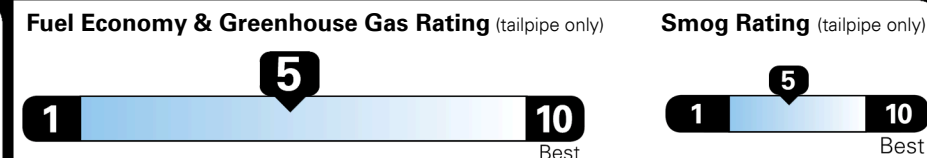

EPA DOT Fuel Economy and Environment

Gasoline Vehicle

Fuel Economy

23 MPG
combined city/hwy

21 MPG
city

26 MPG
highway

4.3 gallons per 100 miles

Small SUVs range from 16 to 120 MPG. The best vehicle rates 141 MPGe.

You spend $1,250
more in fuel costs over 5 years compared to the average new vehicle.

Annual fuel cost $1,750