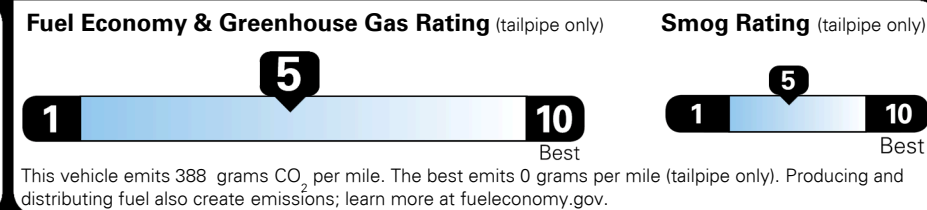

COMFORT & CONVENIENCE(cont.)

Full Tank of Fuel INCLUDED

Manufacturer's Suggested Retail Price: $27,000.00

ADDED FEATURES:

*Carpeted Floor Mats $125.00
*Cargo Net $50.00
*Cargo Cover $190.00
*First Aid Kit $30.00
*Mud Guards $120.00

Inland Freight & Handling : $1,045.00
Total Price : $28,560.00

2019 NHTSA 5-Star Overall Safety Rating

EPA DOT Fuel Economy and Environment

Gasoline Vehicle

Fuel Economy

23 MPG Small SUVs range from 18 to 120 MPG. The best vehicle rates 136 MPGe.
combined city/hwy

21 city
26 highway

4.3 gallons per 100 miles

You spend $1,250
more in fuel costs over 5 years compared to the average new vehicle.

Annual fuel cost $1,650

Actual results will vary for many reasons, including driving conditions and how you drive and maintain your vehicle. The average new vehicle gets 27 MPG and costs $7,000 to fuel over 5 years. Cost estimates are based on 15,000 miles per year at $ 2.55 per gallon. MPGe is miles per gasoline gallon equivalent. Vehicle emissions are a significant cause of climate change and smog.

fueleconomy.gov

Calculate personalized estimates and compare vehicles

Manufacturer's suggested retail price includes manufacturer's recommended pre-delivery service. Gasoline license and title fees state and local taxes and dealer installed options and accessories are not included in the manufacturer's suggested retail price. This label has been affixed to this vehicle by Hyundai Motor America, pursuant to the requirements of 15 U.S.C. 1231 et seq. which prohibits its removal or alteration prior to delivery to the ultimate purchaser.

PARTS CONTENT INFORMATION FOR VEHICLE IN THIS CARLINE:
U.S./CANADIAN PARTS CONTENT: 1 %
MAJOR SOURCES OF FOREIGN PARTS CONTENT: KOREA: 87 %
JAPAN: 2 %

Note: Parts content does not include final assembly, distribution, or other non-parts costs.

FOR THIS VEHICLE:
FINAL ASSEMBLY POINT: ULSAN, KOREA
COUNTRY OF ORIGIN:
ENGINE: KOREA
TRANSMISSION: KOREA

50 A 0759QMORNI

VIN: KM8J3CAL2KU958277