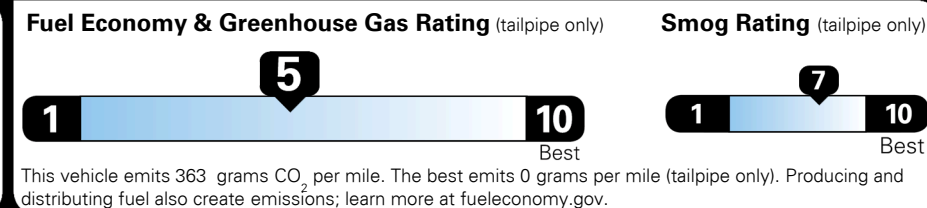

Inland Freight & Handling : \$1,175.00
Total Price : **\$27,935.00**

2019 NHTSA 5-Star Overall Safety Rating

EPA DOT Fuel Economy and Environment

Gasoline Vehicle

Fuel Economy

25 MPG
 combined city/hwy

22 MPG
 city

28 MPG
 highway

4.0 gallons per 100 miles

Small SUVs range from 16 to 125 MPG. The best vehicle rates 141 MPGe.

You spend \$500 more in fuel costs over 5 years compared to the average new vehicle.

Annual fuel cost \$1,600