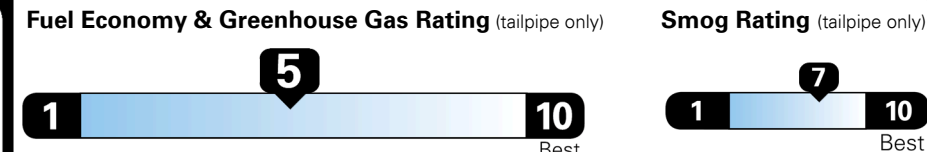

EPA DOT Fuel Economy and Environment

Gasoline Vehicle

Fuel Economy
25 MPG combined city/hwy
22 MPG city
28 MPG highway
4.0 gallons per 100 miles
Small SUVs range from 16 to 120 MPG. The best vehicle rates 141 MPGe.

You spend $500 more in fuel costs over 5 years compared to the average new vehicle.

Annual fuel cost $1,600