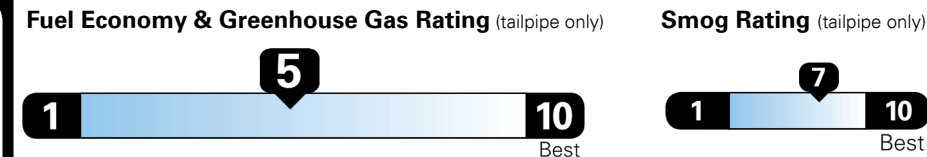

2019 NHTSA 5-Star Overall Safety Rating

EPA DOT Fuel Economy and Environment

Gasoline Vehicle

Fuel Economy

25 MPG Small SUVs range from 16 to 125 MPG. The best vehicle rates 141 MPGe.
combined city/hwy

22 city
28 highway

4.0 gallons per 100 miles

You spend $500 more in fuel costs over 5 years compared to the average new vehicle.

Annual fuel cost $1,600