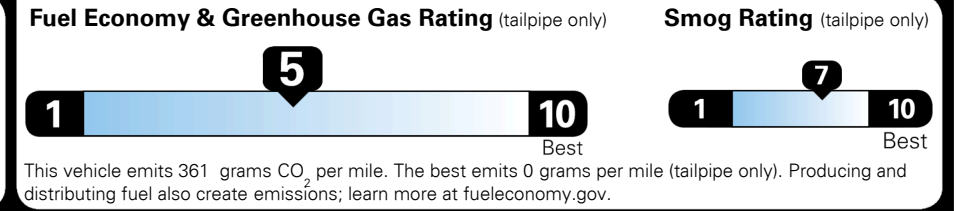

COMFORT & CONVENIENCE(cont.)

Blue Link Remote Start (3-year Complimentary Service) INCLUDED
Full Tank of Fuel INCLUDED

Manufacturer's Suggested Retail Price: $25,150.00

ADDED FEATURES:

*Carpeted Floor Mats $155.00
*Cargo Net $50.00
*Reversible Cargo Tray $115.00
*Cross Rails $250.00
*Rear Bumper Appliqué $70.00

Inland Freight & Handling : $1,140.00
Total Price : $26,930.00

2019 NHTSA 5-Star Overall Safety Rating

EPA DOT Fuel Economy and Environment

Gasoline Vehicle

Fuel Economy

25 MPG Small SUVs range from 16 to 125 MPG. The best vehicle rates 141 MPGe.
combined city/hwy

23 city
28 highway

4.0 gallons per 100 miles

You spend $500 more in fuel costs over 5 years compared to the average new vehicle.

Annual fuel cost $1,600

Actual results will vary for many reasons, including driving conditions and how you drive and maintain your vehicle. The average new vehicle gets 27 MPG and costs $7,500 to fuel over 5 years. Cost estimates are based on 15,000 miles per year at $ 2.70 per gallon. MPGe is miles per gasoline gallon equivalent. Vehicle emissions are a significant cause of climate change and smog.

fueleconomy.gov
Calculate personalized estimates and compare vehicles

Manufacturer's suggested retail price includes manufacturer's recommended pre-delivery service. Gasoline license and title fees state and local taxes and dealer installed options and accessories are not included in the manufacturer's suggested retail price. This label has been affixed to this vehicle by Hyundai Motor America, pursuant to the requirements of 15 U.S.C. 1231 et seq. which prohibits its removal or alteration prior to delivery to the ultimate purchaser.

PARTS CONTENT INFORMATION FOR VEHICLE IN THIS CARLINE:
U.S./CANADIAN PARTS CONTENT: 1 %
MAJOR SOURCES OF FOREIGN PARTS CONTENT: KOREA: 86 % JAPAN: 4 %

Note: Parts content does not include final assembly, distribution, or other non-parts costs.

FOR THIS VEHICLE:
FINAL ASSEMBLY POINT: ULSAN, KOREA
COUNTRY OF ORIGIN:
ENGINE: KOREA
TRANSMISSION: KOREA