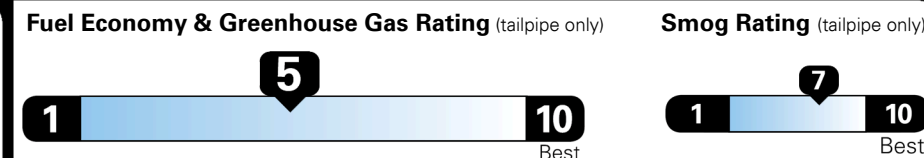

Inland Freight & Handling : \$1,140.00
Total Price : \$26,945.00

2019 NHTSA 5-Star Overall Safety Rating

EPA DOT Fuel Economy and Environment

Fuel Economy

25 MPG
 combined city/hwy

23 MPG
 city

28 MPG
 highway

4.0 gallons per 100 miles

Small SUVs range from 16 to 120 MPG. The best vehicle rates 141 MPGe.

You spend \$500 more in fuel costs over 5 years compared to the average new vehicle.

Annual fuel cost
\$1,600