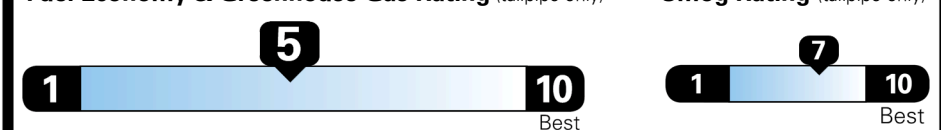

Small SUVs range from 16 to 125 MPG. The best vehicle rates 141 MPGe.

You spend \$500
 more in fuel costs over 5 years compared to the average new vehicle.

Annual fuel cost
\$1,600

Fuel Economy & Greenhouse Gas Rating (tailpipe only)