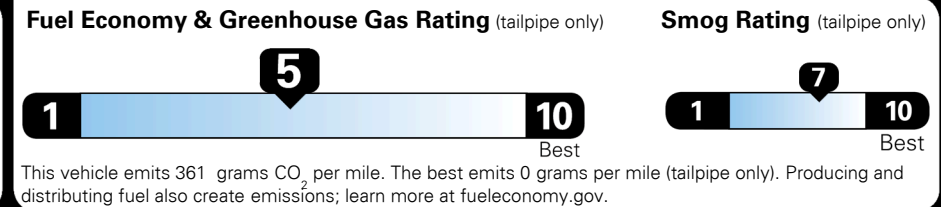

COMFORT & CONVENIENCE(cont.)

Blue Link Remote Start (3-year Complimentary Service) INCLUDED
Full Tank of Fuel INCLUDED

Manufacturer's Suggested Retail Price: $25,150.00

ADDED FEATURES:

*Carpeted Floor Mats $155.00
*Cargo Net $50.00
*Reversible Cargo Tray $115.00
*Cargo Cover $190.00
*First Aid Kit $30.00
*Mud Guards $120.00

Inland Freight & Handling : $1,140.00
Total Price : $26,950.00

2019 NHTSA 5-Star Overall Safety Rating

EPA DOT Fuel Economy and Environment

Gasoline Vehicle

Fuel Economy
25 MPG combined city/hwy
23 MPG city
28 MPG highway
4.0 gallons per 100 miles
Small SUVs range from 16 to 125 MPG. The best vehicle rates 141 MPGe.

You spend $500 more in fuel costs over 5 years compared to the average new vehicle.

Annual fuel cost $1,600

Actual results will vary for many reasons, including driving conditions and how you drive and maintain your vehicle. The average new vehicle gets 27 MPG and costs $7,500 to fuel over 5 years. Cost estimates are based on 15,000 miles per year at $ 2.70 per gallon. MPGe is miles per gasoline gallon equivalent. Vehicle emissions are a significant cause of climate change and smog.

fueleconomy.gov
Calculate personalized estimates and compare vehicles

Manufacturer's suggested retail price includes manufacturer's recommended pre-delivery service. Gasoline license and title fees state and local taxes and dealer installed options and accessories are not included in the manufacturer's suggested retail price. This label has been affixed to this vehicle by Hyundai Motor America, pursuant to the requirements of 15 U.S.C. 1231 et seq. which prohibits its removal or alteration prior to delivery to the ultimate purchaser.

PARTS CONTENT INFORMATION FOR VEHICLE IN THIS CARLINE:
U.S./CANADIAN PARTS CONTENT: 1 %
MAJOR SOURCES OF FOREIGN PARTS CONTENT: KOREA: 86 %
JAPAN: 4 %

Note: Parts content does not include final assembly, distribution, or other non-parts costs.

FOR THIS VEHICLE:
FINAL ASSEMBLY POINT: ULSAN, KOREA
COUNTRY OF ORIGIN:
ENGINE: KOREA
TRANSMISSION: KOREA

198 A 2051HGLOVI

VIN: KM8J33A40MU287557