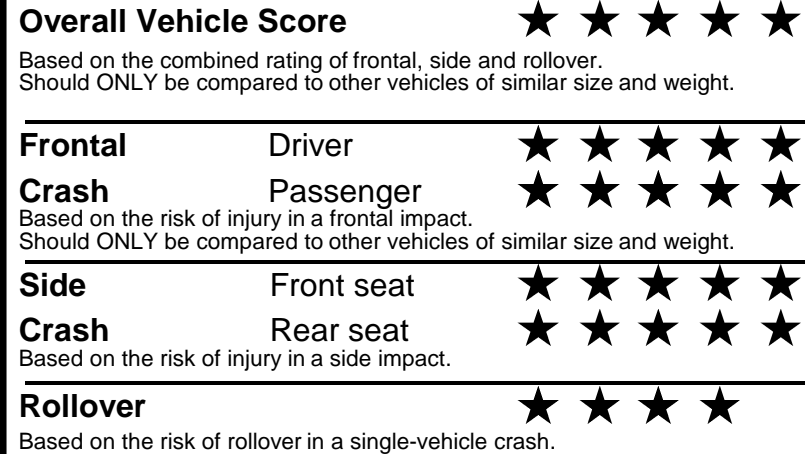

GOVERNMENT 5-STAR SAFETY RATINGS

Star ratings range from 1 to 5 stars (★★★★★) with 5 being the highest.
 Source: National Highway Traffic Safety Administration (NHTSA).
www.safercar.gov or 1-888-327-4236