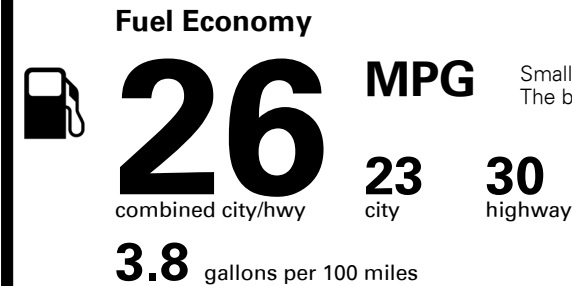

Manufacturer's Suggested Retail Price: \$22,700.00

ADDED FEATURES:

- *Carpeted Floor Mats \$125.00
- *Reversible Cargo Tray \$100.00

Inland Freight & Handling : \$950.00
Total Price : \$23,875.00

MotorWeek's 2016 Driver's Choice Award
 For Best Small Utility

EPA DOT Fuel Economy and Environment

Gasoline Vehicle

Small SUVs range from 18 to 34 MPG. The best vehicle rates 136 MPGe.

You save \$0 in fuel costs over 5 years compared to the average new vehicle.

Annual fuel cost **\$1,400**