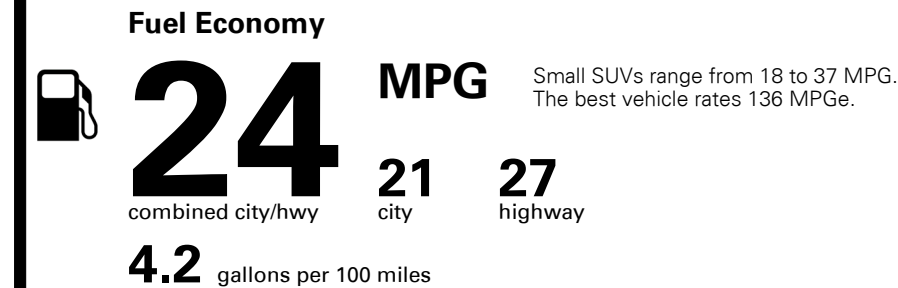

Manufacturer's Suggested Retail Price: \$24,950.00

ADDED FEATURES:

*Value Package	\$1,900.00
Heated Dual Power Side Mirrors w/ Turn Signal Indicators	
Prox Key w/Push Button Start; Front Auto-Up/Down Pwr Windows	
7-inch Display Audio w/Android Auto(TM) & Apple CarPlay(TM)	
SiriusXM® w/90 Day Trial- Not Available in AK & HI; HD Radio	
Dual Automatic Temperature Control w/ CleanAir Ionizer	
Blue Link® Connected Services 3-yr Standard (enrollment req)	
Blue Link Remote Start (3-yr Complimentary Service)	
Power Driver Seat w/ Lumbar Support; Heated Front Seats	
LED DRLs; Front Fog Lights & Roof Side Rails	
*Premium Package	\$2,900.00
Blind Spot Detection w/ Rear Cross-Traffic Alert	
Hands-Free Smart Liftgate w/ Auto Open	
Power, Height-Adjustable Passenger Seat	
Leather Seating Surfaces, Steering Wheel & Shift Knob	
Auto-Dimming Inside Rearview Mirror w/ HomeLink® & Compass	
Manual Rear Side Window Sunshades & Premium Door Sill Plates	
*Carpeted Floor Mats	\$125.00
*Cargo Net	\$50.00
*Cargo Tray	\$100.00
*Cargo Cover	\$190.00
*First Aid Kit	\$30.00
*Roof Rack Cross Rails	\$250.00

Inland Freight & Handling : \$950.00
Total Price : \$31,445.00

EPA DOT Fuel Economy and Environment

Gasoline Vehicle

You spend \$750 more in fuel costs over 5 years compared to the average new vehicle.

Annual fuel cost \$1,500

Actual results will vary for many reasons, including driving conditions and how you drive and maintain your vehicle. The average new vehicle gets 27 MPG and costs \$6,750 to fuel over 5 years. Cost estimates are based on 15,000 miles per year at \$2.40 per gallon. MPGe is miles per gasoline gallon equivalent. Vehicle emissions are a significant cause of climate change and smog.