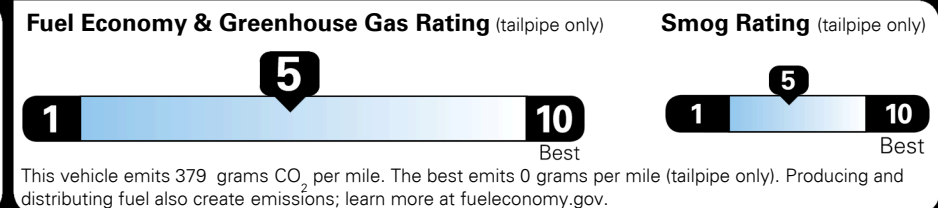

Inland Freight & Handling : \$950.00
Total Price : \$31,445.00

EPA DOT Fuel Economy and Environment

Gasoline Vehicle

You spend \$750 more in fuel costs over 5 years compared to the average new vehicle.

Annual fuel cost \$1,500