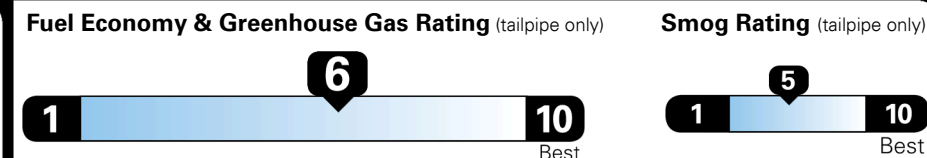

Inland Freight & Handling : \$1,005.00
Total Price : \$34,989.00

**THE MOST POWERFUL SONATA EVER
 MORE POWER, INSTANT SHIFTS, BIG FUN**

EPA DOT Fuel Economy and Environment

Gasoline Vehicle

Fuel Economy

27 MPG
 combined city/hwy

23 MPG
 city

33 MPG
 highway

3.7 gallons per 100 miles

Large Cars range from 14 to 116 MPG. The best vehicle rates 142 MPGe.

You save \$0
 in fuel costs over 5 years compared to the average new vehicle.

Annual fuel cost \$1,300