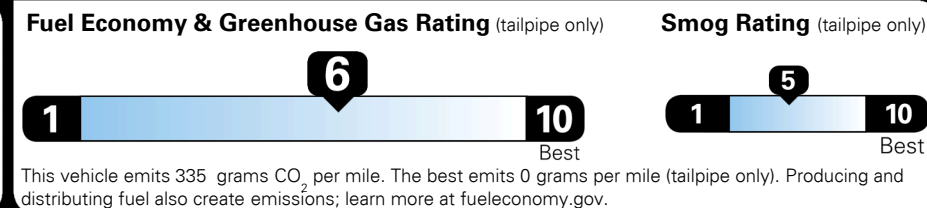

COMFORT & CONVENIENCE(cont.)

Full Tank of Gas	
Manufacturer's Suggested Retail Price:	$33,200.00
ADDED FEATURES:	
*QUARTZ WHITE(WW8) Paint	$300.00
*Cargo Package	$200.00
Cargo Tray, Cargo Net, Trunk Hooks	
*Carpeted Floor Mats	$169.00

Inland Freight & Handling : $995.00
Total Price : $34,864.00

**THE MOST POWERFUL SONATA EVER
FUN-TO-DRIVE NEVER LOOKED THIS GOOD**

EPA DOT Fuel Economy and Environment

Gasoline Vehicle

Fuel Economy

27 MPG combined city/hwy
23 MPG city
33 MPG highway

3.7 gallons per 100 miles

Large Cars range from 14 to 116 MPG. The best vehicle rates 141 MPGe.

You save $0
in fuel costs over 5 years
compared to the average new vehicle.

Annual fuel cost $1,500

Actual results will vary for many reasons, including driving conditions and how you drive and maintain your vehicle. The average new vehicle gets 27 MPG and costs $7,500 to fuel over 5 years. Cost estimates are based on 15,000 miles per year at $ 2.70 per gallon. MPGe is miles per gasoline gallon equivalent. Vehicle emissions are a significant cause of climate change and smog.

fueleconomy.gov

Calculate personalized estimates and compare vehicles

Manufacturer's suggested retail price includes manufacturer's recommended pre-delivery service. Gasoline license and title fees state and local taxes and dealer installed options and accessories are not included in the manufacturer's suggested retail price. This label has been affixed to this vehicle by Hyundai Motor America, pursuant to the requirements of 15 U.S.C. 1231 et seq. which prohibits its removal or alteration prior to delivery to the ultimate purchaser.

**PARTS CONTENT INFORMATION
FOR VEHICLE IN THIS CARLINE:**
U.S./CANADIAN PARTS CONTENT: 45 %
MAJOR SOURCES OF FOREIGN PARTS CONTENT: KOREA: 41 %

Note: Parts content does not include final assembly, distribution, or other non-parts costs.

FOR THIS VEHICLE:
FINAL ASSEMBLY POINT: MONTGOMERY, ALABAMA U.S.A.
COUNTRY OF ORIGIN:
ENGINE: U.S.A.
TRANSMISSION: U.S.A.

358

A