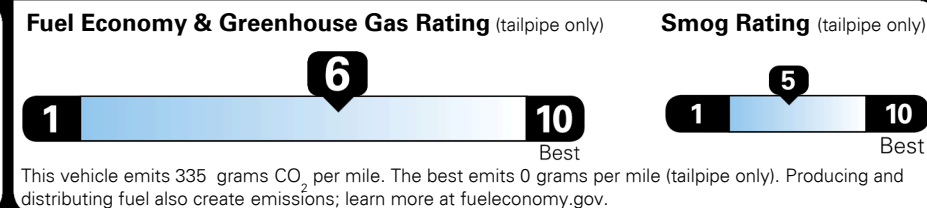

COMFORT & CONVENIENCE(cont.)
Full Tank of Gas

Manufacturer's Suggested Retail Price: **$33,200.00**

ADDED FEATURES:

- *Carpeted Floor Mats $169.00
- *Cargo Net $55.00
- *Cargo Tray $115.00
- *First Aid Kit $30.00

Inland Freight & Handling : $995.00
Total Price : $34,564.00

THE MOST POWERFUL SONATA EVER
FUN-TO-DRIVE NEVER LOOKED THIS GOOD

EPA DOT Fuel Economy and Environment

Gasoline Vehicle

Fuel Economy

27 MPG combined city/hwy
23 MPG city
33 MPG highway

3.7 gallons per 100 miles

Large Cars range from 14 to 116 MPG. The best vehicle rates 141 MPGe.

You save $0
in fuel costs over 5 years
compared to the average new vehicle.

Annual fuel cost $1,500

Actual results will vary for many reasons, including driving conditions and how you drive and maintain your vehicle. The average new vehicle gets 27 MPG and costs $7,500 to fuel over 5 years. Cost estimates are based on 15,000 miles per year at $ 2.70 per gallon. MPGe is miles per gasoline gallon equivalent. Vehicle emissions are a significant cause of climate change and smog.

fueleconomy.gov

Calculate personalized estimates and compare vehicles

Manufacturer's suggested retail price includes manufacturer's recommended pre-delivery service. Gasoline license and title fees state and local taxes and dealer installed options and accessories are not included in the manufacturer's suggested retail price. This label has been affixed to this vehicle by Hyundai Motor America, pursuant to the requirements of 15 U.S.C. 1231 et seq. which prohibits its removal or alteration prior to delivery to the ultimate purchaser.

PARTS CONTENT INFORMATION FOR VEHICLE IN THIS CARLINE:
U.S./CANADIAN PARTS CONTENT: 45 %
MAJOR SOURCES OF FOREIGN PARTS CONTENT: KOREA: 41 %

Note: Parts content does not include final assembly, distribution, or other non-parts costs.

FOR THIS VEHICLE:
FINAL ASSEMBLY POINT: MONTGOMERY, ALABAMA U.S.A.
COUNTRY OF ORIGIN:
ENGINE: U.S.A.
TRANSMISSION: U.S.A.

358

A