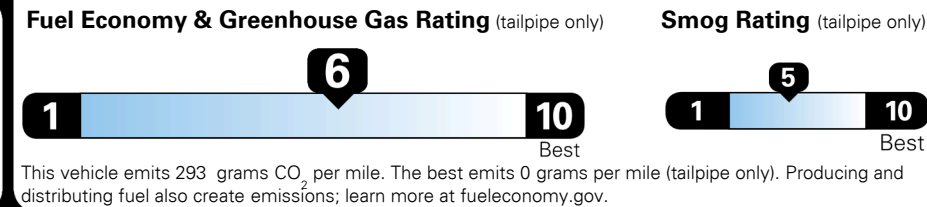

COMFORT & CONVENIENCE(cont.)

*Full Tank of Gas INCLUDED

Manufacturer's Suggested Retail Price: $28,300.00

ADDED FEATURES:

- *QUARTZ WHITE(WW8) Paint $350.00
- *Tech Package: $2,700.00
  - Panoramic Sunroof
  - LED interior Lights
  - 10.25" Navigation System (AVN 5.0 wide)
  - Bose Premium Audio w/ 12 Speakers Including 9-inch Subwoofer
  - Highway Drive Assist
  - *Carpeted Floor Mats $169.00
  - *Cargo Tray $115.00
  - *Mud Guards $115.00
  - *Rear Bumper Appliqué $75.00

Inland Freight & Handling : $1,005.00
Total Price : $32,829.00

THE SEDAN IS NEW AGAIN STEP INTO THE FUTURE

EPA DOT Fuel Economy and Environment

Gasoline Vehicle

Fuel Economy

30 MPG Large Cars range from 14 to 116 MPG. The best vehicle rates 141 MPGe.
combined city/hwy

27 city

37 highway

3.3 gallons per 100 miles

You save $750
in fuel costs over 5 years compared to the average new vehicle.

Annual fuel cost $1,350

Actual results will vary for many reasons, including driving conditions and how you drive and maintain your vehicle. The average new vehicle gets 27 MPG and costs $7,500 to fuel over 5 years. Cost estimates are based on 15,000 miles per year at $ 2.70 per gallon. MPGe is miles per gasoline gallon equivalent. Vehicle emissions are a significant cause of climate change and smog.

fueleconomy.gov

Calculate personalized estimates and compare vehicles

Manufacturer's suggested retail price includes manufacturer's recommended pre-delivery service. Gasoline license and title fees state and local taxes and dealer installed options and accessories are not included in the manufacturer's suggested retail price. This label has been affixed to this vehicle by Hyundai Motor America, pursuant to the requirements of 15 U.S.C. 1231 et seq. which prohibits its removal or alteration prior to delivery to the ultimate purchaser.

PARTS CONTENT INFORMATION FOR VEHICLE IN THIS CARLINE:
U.S./CANADIAN PARTS CONTENT: 45 %
MAJOR SOURCES OF FOREIGN PARTS CONTENT: KOREA: 41 %

Note: Parts content does not include final assembly, distribution, or other non-parts costs.

FOR THIS VEHICLE:
FINAL ASSEMBLY POINT: MONTGOMERY, ALABAMA U.S.A.
COUNTRY OF ORIGIN:
ENGINE: U.S.A.
TRANSMISSION: U.S.A.

25

A