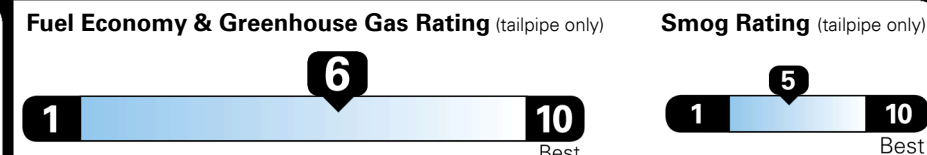

EPA DOT Fuel Economy and Environment

Gasoline Vehicle

Fuel Economy

30 MPG Large Cars range from 14 to 116 MPG. The best vehicle rates 141 MPGe.
combined city/hwy

27 city
37 highway

3.3 gallons per 100 miles

You save $750
in fuel costs over 5 years compared to the average new vehicle.

Annual fuel cost $1,350