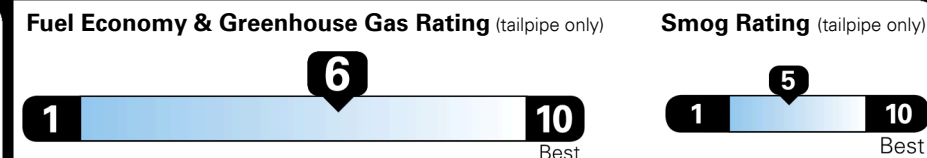

THE SEDAN IS NEW AGAIN STEP INTO THE FUTURE

EPA DOT Fuel Economy and Environment

Gasoline Vehicle

Fuel Economy

30 MPG combined city/hwy
27 city
37 highway

3.3 gallons per 100 miles

Large Cars range from 14 to 116 MPG. The best vehicle rates 141 MPGe.

You save $750
in fuel costs over 5 years compared to the average new vehicle.

Annual fuel cost $1,350