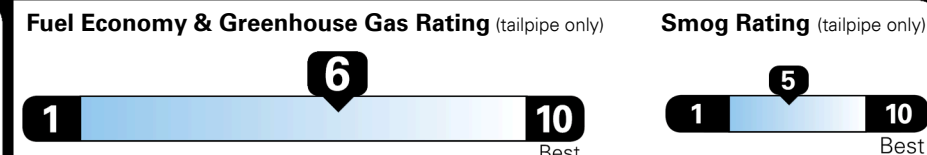

THE SEDAN IS NEW AGAIN STEP INTO THE FUTURE

EPA DOT Fuel Economy and Environment

Gasoline Vehicle

Fuel Economy

30 MPG
combined city/hwy

27 MPG
city

37 MPG
highway

3.3 gallons per 100 miles

Large Cars range from 14 to 116 MPG. The best vehicle rates 141 MPGe.

You save $750
in fuel costs over 5 years compared to the average new vehicle.

Annual fuel cost $1,350