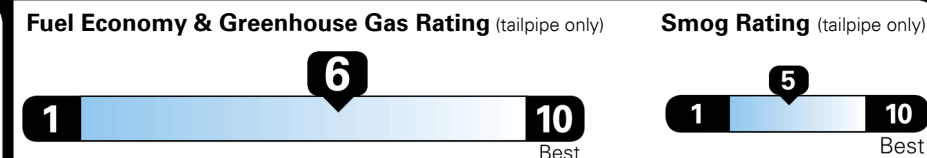

EPA DOT Fuel Economy and Environment

Gasoline Vehicle

Fuel Economy

30 MPG
combined city/hwy

27 MPG
city

37 MPG
highway

3.3 gallons per 100 miles

Large Cars range from 14 to 116 MPG. The best vehicle rates 141 MPGe.

You save $750
in fuel costs over 5 years compared to the average new vehicle.

Annual fuel cost **$1,350**