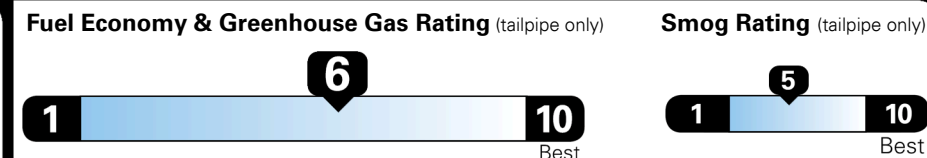

EPA DOT Fuel Economy and Environment

Gasoline Vehicle

Fuel Economy

30 MPG
combined city/hwy

27 MPG
city

37 MPG
highway

3.3 gallons per 100 miles

Large Cars range from 14 to 116 MPG. The best vehicle rates 141 MPGe.

You save $750
in fuel costs over 5 years compared to the average new vehicle.

Annual fuel cost $1,350