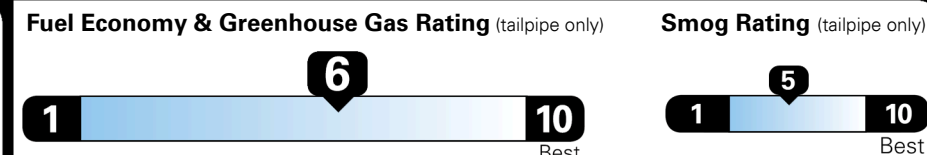

THE SEDAN IS NEW AGAIN STEP INTO THE FUTURE

EPA DOT Fuel Economy and Environment

Gasoline Vehicle

Fuel Economy

30 MPG Large Cars range from 14 to 116 MPG. The best vehicle rates 141 MPGe.
combined city/hwy

27 city
37 highway

3.3 gallons per 100 miles

You save $750
in fuel costs over 5 years compared to the average new vehicle.

Annual fuel cost $1,350