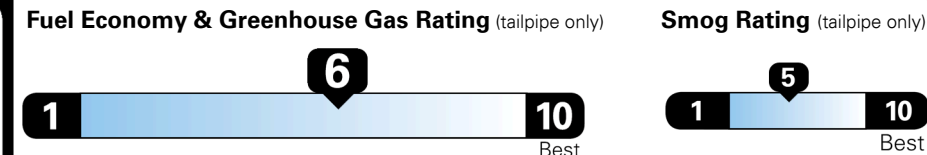

EPA DOT Fuel Economy and Environment

Gasoline Vehicle

Fuel Economy

30 MPG Large Cars range from 14 to 116 MPG. The best vehicle rates 141 MPGe.
combined city/hwy

27 city

37 highway

3.3 gallons per 100 miles

You save $750
in fuel costs over 5 years compared to the average new vehicle.

Annual fuel cost $1,350