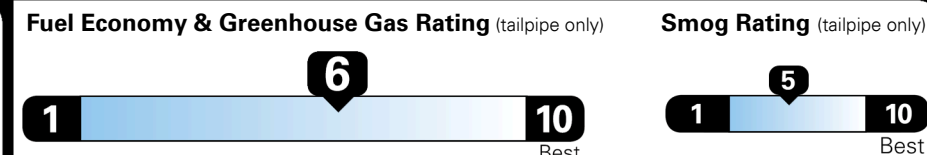

EPA DOT Fuel Economy and Environment

Gasoline Vehicle

Fuel Economy

30 MPG combined city/hwy
27 MPG city
37 MPG highway

Large Cars range from 14 to 116 MPG. The best vehicle rates 141 MPGe.

3.3 gallons per 100 miles

You save $750
in fuel costs over 5 years compared to the average new vehicle.

Annual fuel cost $1,350