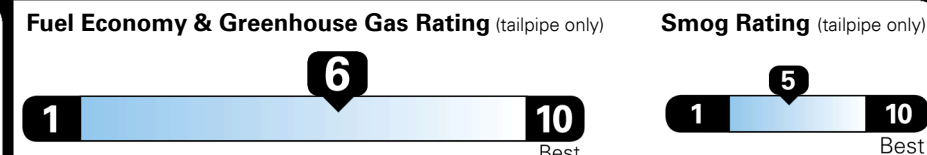

THE SEDAN IS NEW AGAIN STEP INTO THE FUTURE

EPA DOT Fuel Economy and Environment

Gasoline Vehicle

Fuel Economy

30 MPG Large Cars range from 14 to 116 MPG. The best vehicle rates 141 MPGe.
combined city/hwy

27 city

37 highway

3.3 gallons per 100 miles

You save $750
in fuel costs over 5 years compared to the average new vehicle.

Annual fuel cost $1,350