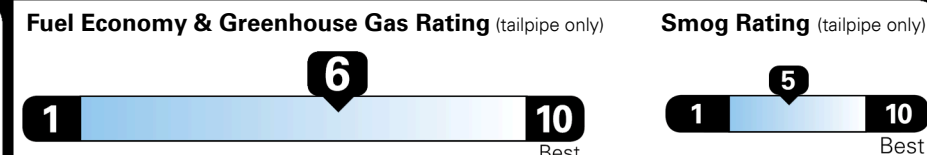

THE SEDAN IS NEW AGAIN STEP INTO THE FUTURE

EPA DOT Fuel Economy and Environment

Gasoline Vehicle

Fuel Economy

30 MPG
combined city/hwy

27 city   37 highway

3.3 gallons per 100 miles

Large Cars range from 14 to 116 MPG. The best vehicle rates 141 MPGe.

You save $750
in fuel costs over 5 years compared to the average new vehicle.

Annual fuel cost $1,350