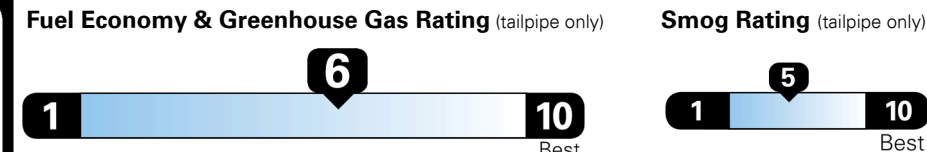

EPA DOT Fuel Economy and Environment

Gasoline Vehicle

Fuel Economy

30 MPG Large Cars range from 14 to 116 MPG. The best vehicle rates 141 MPGe.
combined city/hwy

27 city

37 highway

3.3 gallons per 100 miles

You save $750
in fuel costs over 5 years compared to the average new vehicle.

Annual fuel cost **$1,350**