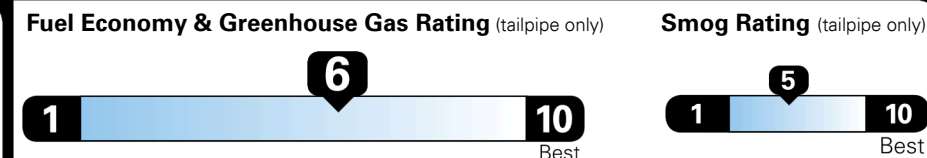

THE SEDAN IS NEW AGAIN STEP INTO THE FUTURE

EPA DOT Fuel Economy and Environment

Gasoline Vehicle

Fuel Economy

30 MPG
combined city/hwy

27 MPG
city

37 MPG
highway

3.3 gallons per 100 miles

Large Cars range from 14 to 116 MPG. The best vehicle rates 141 MPGe.

You save $750
in fuel costs over 5 years compared to the average new vehicle.

Annual fuel cost $1,350