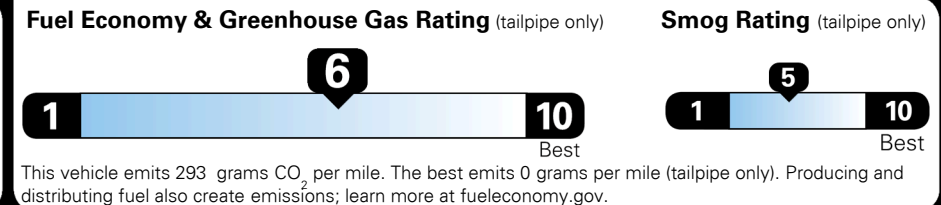

COMFORT & CONVENIENCE(cont.)

*Full Tank of Gas INCLUDED

Manufacturer's Suggested Retail Price: $28,200.00

ADDED FEATURES:

- *Preferred Accessory Package $130.00
- Cargo Block, Cargo Side Bins, and First Aid Kit
- *Carpeted Floor Mats $155.00
- *Cargo Net $50.00
- *Cargo Tray $115.00
- *Rear Bumper Appliqué $70.00
- *Wheel Locks $55.00

Inland Freight & Handling : $995.00
Total Price : $29,770.00

THE SEDAN IS NEW AGAIN STEP INTO THE FUTURE

EPA DOT Fuel Economy and Environment

Gasoline Vehicle

Fuel Economy

30 MPG Large Cars range from 14 to 116 MPG. The best vehicle rates 141 MPGe.
combined city/hwy

27 city

37 highway

3.3 gallons per 100 miles

You save $750
in fuel costs over 5 years compared to the average new vehicle.

Annual fuel cost $1,350

Actual results will vary for many reasons, including driving conditions and how you drive and maintain your vehicle. The average new vehicle gets 27 MPG and costs $7,500 to fuel over 5 years. Cost estimates are based on 15,000 miles per year at $ 2.70 per gallon. MPGe is miles per gasoline gallon equivalent. Vehicle emissions are a significant cause of climate change and smog.

fueleconomy.gov

Calculate personalized estimates and compare vehicles

Manufacturer's suggested retail price includes manufacturer's recommended pre-delivery service. Gasoline license and title fees state and local taxes and dealer installed options and accessories are not included in the manufacturer's suggested retail price. This label has been affixed to this vehicle by Hyundai Motor America, pursuant to the requirements of 15 U.S.C. 1231 et seq. which prohibits its removal or alteration prior to delivery to the ultimate purchaser.

PARTS CONTENT INFORMATION FOR VEHICLE IN THIS CARLINE:
U.S./CANADIAN PARTS CONTENT: 45 %
MAJOR SOURCES OF FOREIGN PARTS CONTENT: KOREA: 41 %

Note: Parts content does not include final assembly, distribution, or other non-parts costs.

FOR THIS VEHICLE:
FINAL ASSEMBLY POINT: MONTGOMERY, ALABAMA U.S.A.
COUNTRY OF ORIGIN:
ENGINE: U.S.A.
TRANSMISSION: U.S.A.

287

A