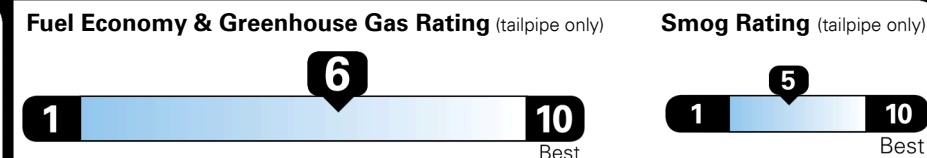

EPA DOT Fuel Economy and Environment

Gasoline Vehicle

Fuel Economy

30 MPG combined city/hwy
27 city
37 highway

3.3 gallons per 100 miles

Large Cars range from 14 to 116 MPG. The best vehicle rates 141 MPGe.

You save $750
in fuel costs over 5 years compared to the average new vehicle.

Annual fuel cost **$1,350**