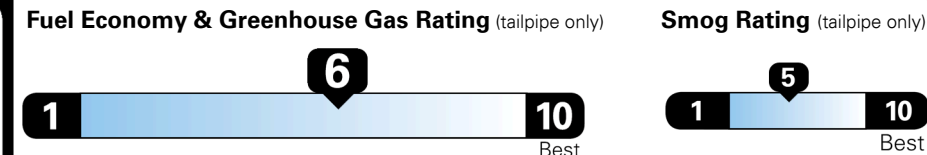

THE SEDAN IS NEW AGAIN STEP INTO THE FUTURE

EPA DOT Fuel Economy and Environment

Gasoline Vehicle

Fuel Economy

30 MPG Large Cars range from 14 to 116 MPG. The best vehicle rates 141 MPGe.
combined city/hwy

27 city

37 highway

3.3 gallons per 100 miles

You save $750
in fuel costs over 5 years compared to the average new vehicle.

Annual fuel cost $1,350