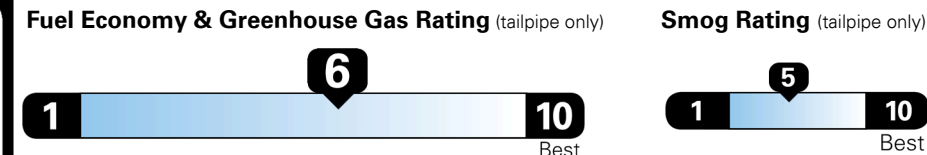

EPA DOT Fuel Economy and Environment

Gasoline Vehicle

Fuel Economy

30 MPG Large Cars range from 14 to 116 MPG. The best vehicle rates 141 MPGe.
combined city/hwy

27 city
37 highway

3.3 gallons per 100 miles

You save $750
in fuel costs over 5 years compared to the average new vehicle.

Annual fuel cost $1,350