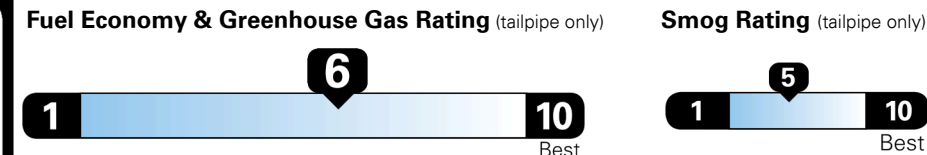

THE SEDAN IS NEW AGAIN STEP INTO THE FUTURE

EPA DOT Fuel Economy and Environment

Fuel Economy
30 MPG combined city/hwy
27 city
37 highway
3.3 gallons per 100 miles

Large Cars range from 14 to 116 MPG. The best vehicle rates 141 MPGe.

You save $750
in fuel costs over 5 years compared to the average new vehicle.

Annual fuel cost $1,350