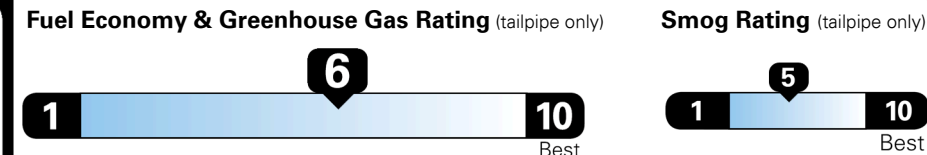

EPA DOT Fuel Economy and Environment

Gasoline Vehicle

Fuel Economy

30 MPG
combined city/hwy

27 MPG
city

37 MPG
highway

3.3 gallons per 100 miles

Large Cars range from 14 to 116 MPG. The best vehicle rates 141 MPGe.

You save $750
in fuel costs over 5 years compared to the average new vehicle.

Annual fuel cost **$1,350**