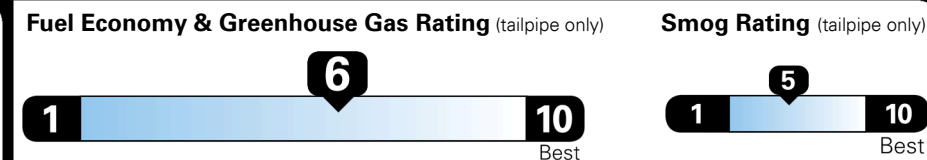

THE SEDAN IS NEW AGAIN STEP INTO THE FUTURE

EPA DOT Fuel Economy and Environment

Gasoline Vehicle

Fuel Economy

30 MPG
combined city/hwy

27 MPG
city

37 MPG
highway

3.3 gallons per 100 miles

Large Cars range from 14 to 116 MPG. The best vehicle rates 141 MPGe.

You save $750
in fuel costs over 5 years compared to the average new vehicle.

Annual fuel cost $1,350