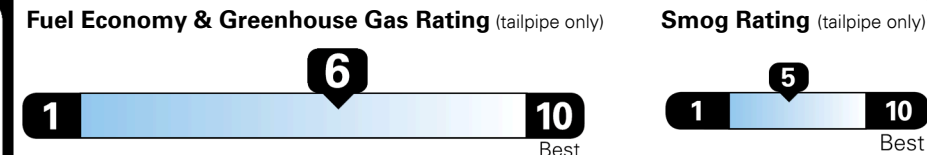

EPA DOT Fuel Economy and Environment

Gasoline Vehicle

Fuel Economy

30 MPG
combined city/hwy

27 MPG
city

37 MPG
highway

3.3 gallons per 100 miles

Large Cars range from 14 to 116 MPG. The best vehicle rates 141 MPGe.

You save $750
in fuel costs over 5 years compared to the average new vehicle.

Annual fuel cost $1,350