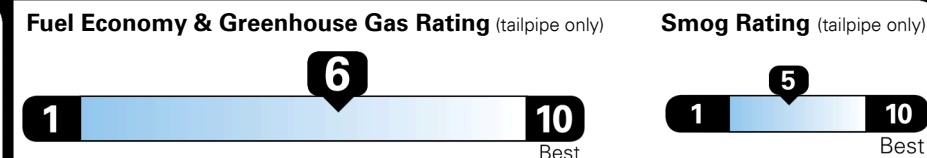

THE SEDAN IS NEW AGAIN STEP INTO THE FUTURE

EPA DOT Fuel Economy and Environment

Gasoline Vehicle

Fuel Economy

30 MPG
combined city/hwy

27 MPG
city

37 MPG
highway

3.3 gallons per 100 miles

Large Cars range from 14 to 116 MPG. The best vehicle rates 141 MPGe.

You save $750
in fuel costs over 5 years compared to the average new vehicle.

Annual fuel cost **$1,350**