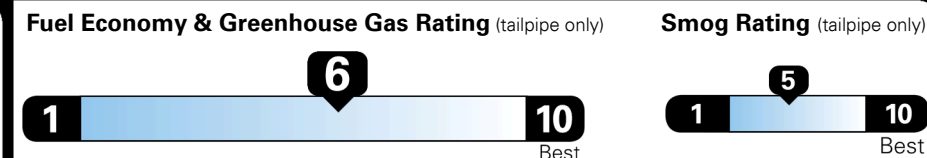

THE SEDAN IS NEW AGAIN STEP INTO THE FUTURE

EPA DOT Fuel Economy and Environment

Gasoline Vehicle

Fuel Economy

30 MPG combined city/hwy
27 city
37 highway

3.3 gallons per 100 miles

Large Cars range from 14 to 116 MPG. The best vehicle rates 141 MPGe.

You save $750
in fuel costs over 5 years compared to the average new vehicle.

Annual fuel cost **$1,350**