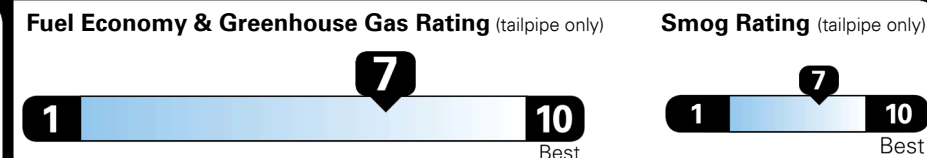

THE SEDAN IS NEW AGAIN STEP INTO THE FUTURE

EPA DOT Fuel Economy and Environment

Gasoline Vehicle

Fuel Economy

31 MPG
combined city/hwy

27 MPG
city

37 MPG
highway

3.2 gallons per 100 miles

Large Cars range from 14 to 116 MPG. The best vehicle rates 141 MPGe.

You save $1,000
in fuel costs over 5 years compared to the average new vehicle.

Annual fuel cost $1,300