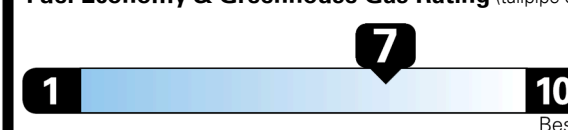

Fuel Economy & Greenhouse Gas Rating (tailpipe only)