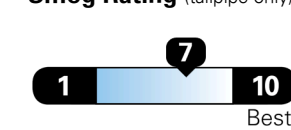

Smog Rating (tailpipe only)

This vehicle emits 293 grams CO₂ per mile. The best emits 0 grams per mile (tailpipe only). Producing and distributing fuel also create emissions; learn more at fueleconomy.gov.

Actual results will vary for many reasons, including driving conditions and how you drive and maintain your vehicle. The average new vehicle gets 27 MPG and costs $7,500 to fuel over 5 years. Cost estimates are based on 15,000 miles per year at $ 2.70 per gallon. MPGe is miles per gasoline gallon equivalent. Vehicle emissions are a significant cause of climate change and smog.

fueleconomy.gov

Calculate personalized estimates and compare vehicles