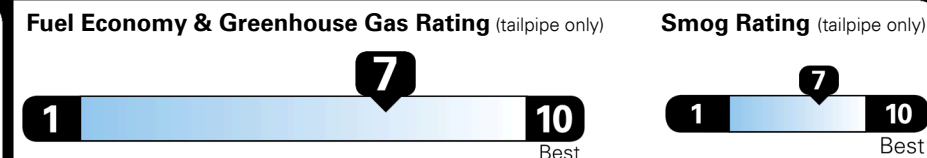

EPA DOT Fuel Economy and Environment

Gasoline Vehicle

Fuel Economy

31 MPG
combined city/hwy

27 city
37 highway

3.2 gallons per 100 miles

Large Cars range from 14 to 116 MPG. The best vehicle rates 142 MPGe.

You save $750
in fuel costs over 5 years compared to the average new vehicle.

Annual fuel cost $1,150