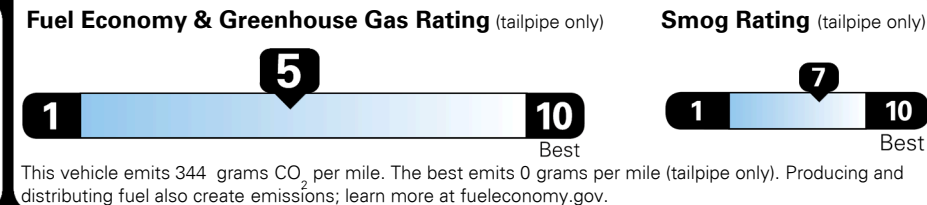

Manufacturer's Suggested Retail Price: **$28,800.00**

ADDED FEATURES:

*Convenience Package: $1,800.00
Ultrasonic Rear Occupant Alert
12.3" Digital Instrument Cluster
LED Taillights; Puddle Lamps
Side Mirrors with Turn Signal Indicators
Hands-Free Smart Liftgate
Power Release 2nd Row Seats
Dual Automatic Temperature Control
Leather-Wrapped Steering Wheel
Rear Side Window Sunshades
Hyundai Digital Key
Auto-dimming Rearview Mirror w/ HomeLink®
*Cargo Package: $200.00
Cargo Tray, Cargo Net & First Aid Kit
*Carpeted Floor Mats $155.00
*Rear Bumper Appliqué $75.00
*Wheel Locks $65.00

Inland Freight & Handling : $1,185.00
Total Price : $32,280.00

Named a Best New Car by Autotrader
For information, visit Autotrader.com

EPA DOT Fuel Economy and Environment

Gasoline Vehicle

Fuel Economy
26 MPG
combined city/hwy
25 city
28 highway
Small SUVs range from 16 to 125 MPG. The best vehicle rates 141 MPGe.
3.8 gallons per 100 miles

You spend $250
more in fuel costs over 5 years compared to the average new vehicle.

Annual fuel cost **$1,550**

Actual results will vary for many reasons, including driving conditions and how you drive and maintain your vehicle. The average new vehicle gets 27 MPG and costs $7,500 to fuel over 5 years. Cost estimates are based on 15,000 miles per year at $ 2.70 per gallon. MPGe is miles per gasoline gallon equivalent. Vehicle emissions are a significant cause of climate change and smog.

fuel economy.gov

Calculate personalized estimates and compare vehicles

Manufacturer's suggested retail price includes manufacturer's recommended pre-delivery service. Gasoline license and title fees state and local taxes and dealer installed options and accessories are not included in the manufacturer's suggested retail price. This label has been affixed to this vehicle by Hyundai Motor America, pursuant to the requirements of 15 U.S.C. 1231 et seq. which prohibits its removal or alteration prior to delivery to the ultimate purchaser.

PARTS CONTENT INFORMATION FOR VEHICLE IN THIS CARLINE:
U.S./CANADIAN PARTS CONTENT: 51 %
MAJOR SOURCES OF FOREIGN PARTS CONTENT: KOREA: 38 %

Note: Parts content does not include final assembly, distribution, or other non-parts costs.

FOR THIS VEHICLE:
FINAL ASSEMBLY POINT: MONTGOMERY, ALABAMA U.S.A.
COUNTRY OF ORIGIN:
ENGINE: U.S.A.
TRANSMISSION: U.S.A./KOREA

95

A