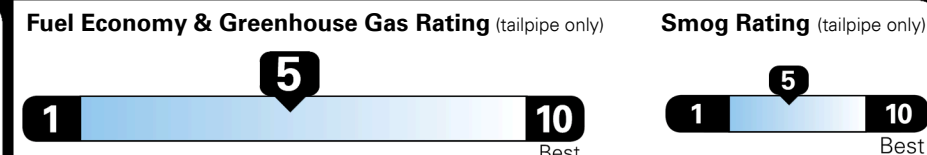

EPA DOT Fuel Economy and Environment

Gasoline Vehicle

Fuel Economy

25 MPG Small SUVs range from 16 to 125 MPG. The best vehicle rates 141 MPGe.
combined city/hwy

22 MPG city
28 MPG highway

4.0 gallons per 100 miles

You spend $500 more in fuel costs over 5 years compared to the average new vehicle.

Annual fuel cost $1,600