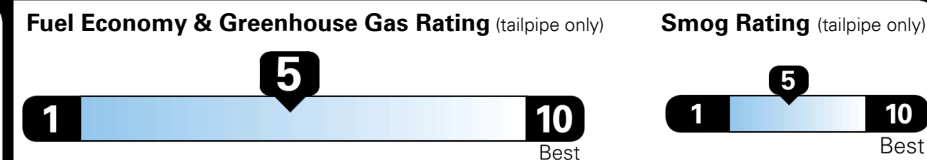

EPA DOT Fuel Economy and Environment

Gasoline Vehicle

Fuel Economy

25 MPG
combined city/hwy

22 MPG
city

28 MPG
highway

4.0 gallons per 100 miles

Small SUVs range from 16 to 125 MPG. The best vehicle rates 142 MPGe.

You spend $500 more in fuel costs over 5 years compared to the average new vehicle.

Annual fuel cost $1,400