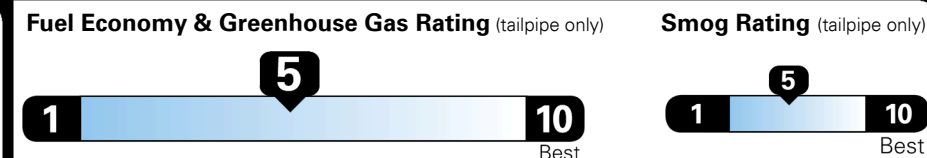

EPA DOT Fuel Economy and Environment

Gasoline Vehicle

Fuel Economy

25 MPG
combined city/hwy

22 MPG
city

28 MPG
highway

4.0 gallons per 100 miles

Small SUVs range from 16 to 125 MPG. The best vehicle rates 142 MPGe.

You spend $500 more in fuel costs over 5 years compared to the average new vehicle.

Annual fuel cost $1,400